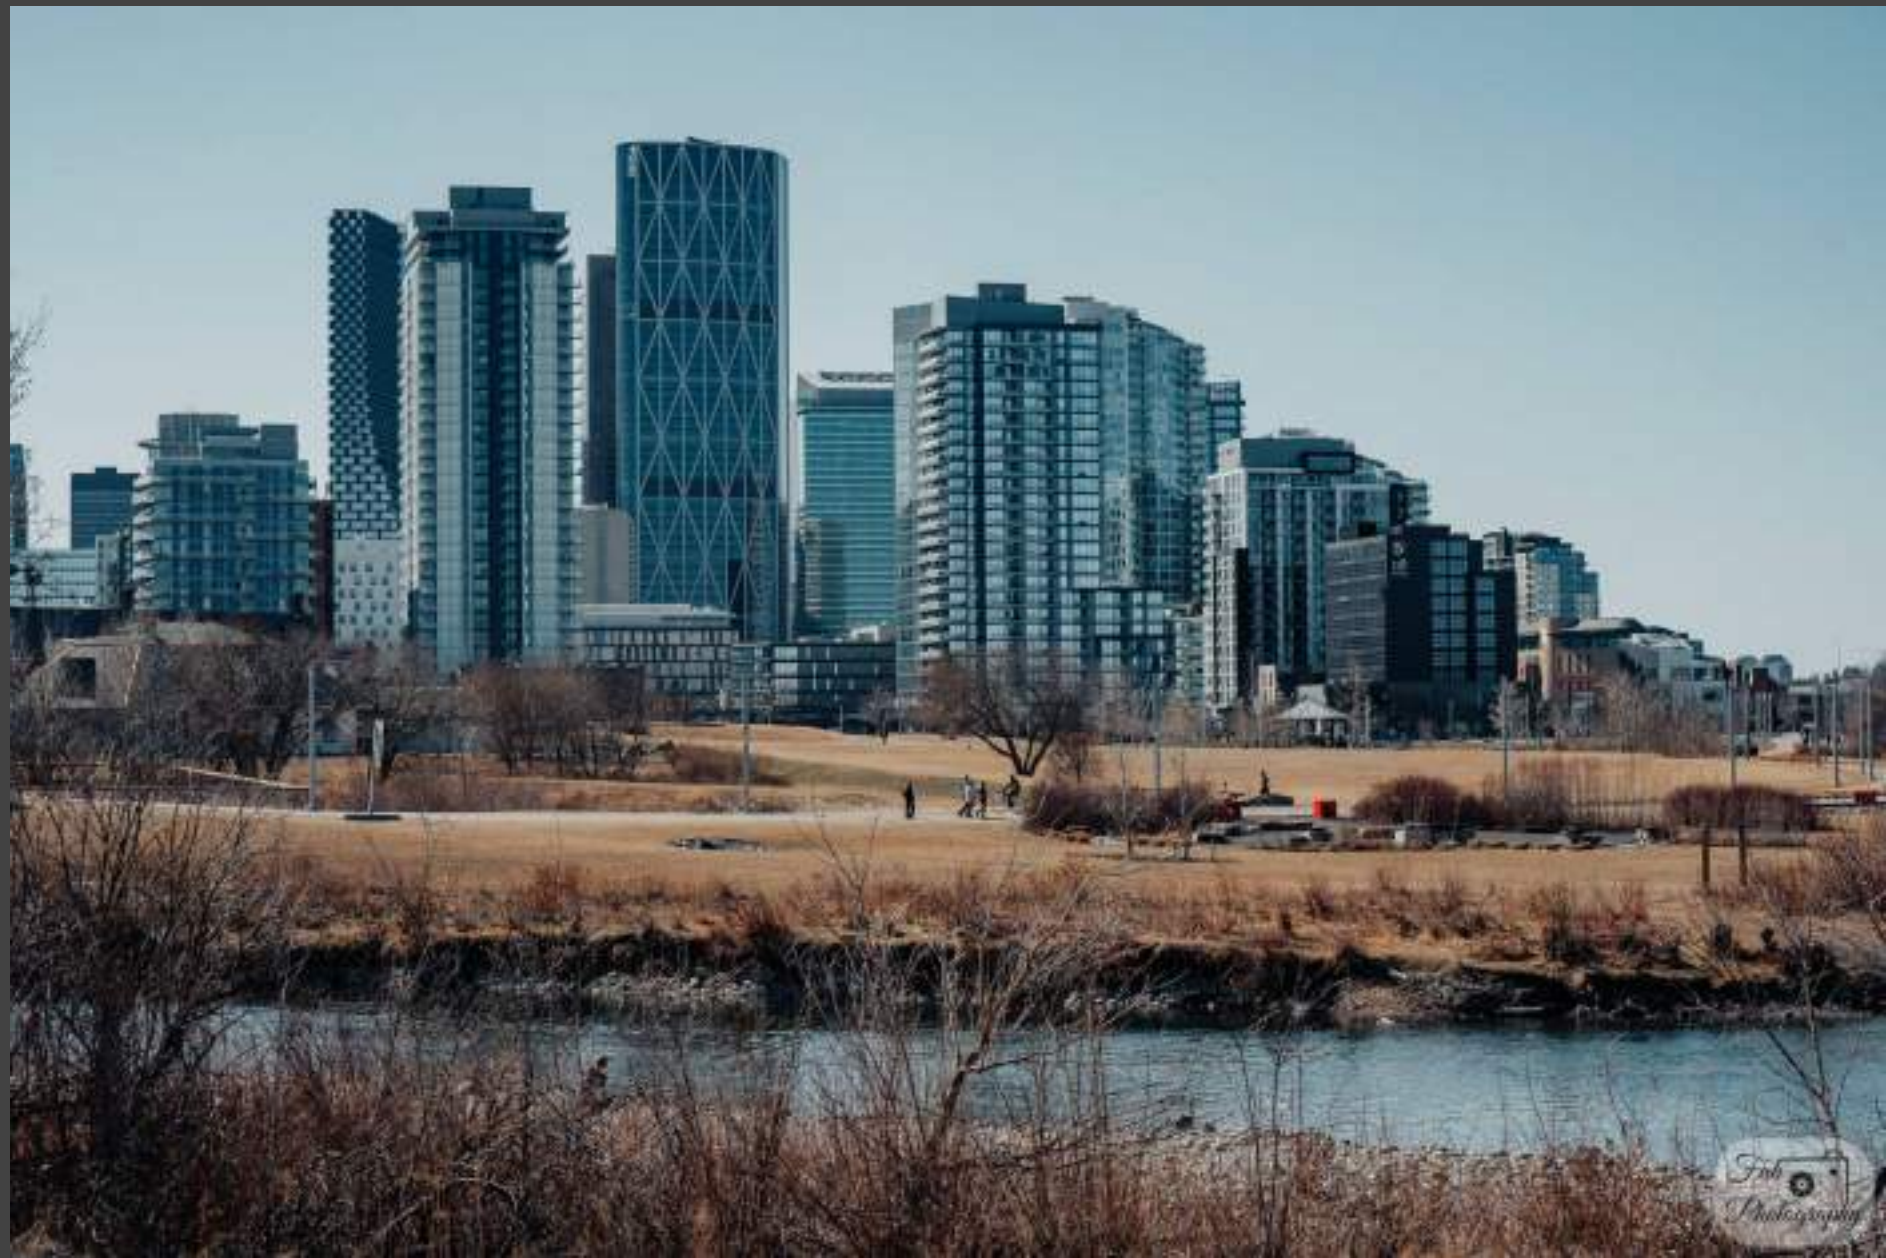

The Fab
Photography

People

Street

EXCEPT BICYCLES

12 AVE SW
VAN HOUTEN AVENUE

night

Nature

Animals